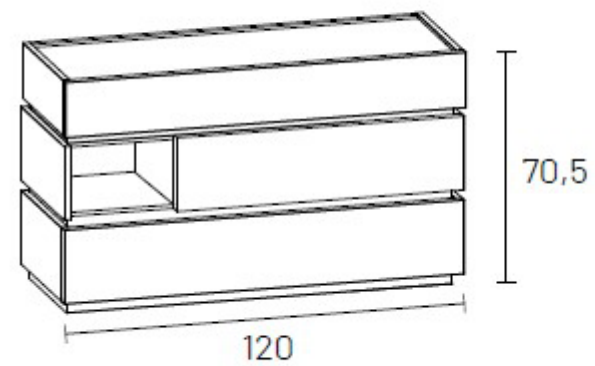

SUPER CHEST OF DRAWER

SUCH1

CHEST OF DRAWER
MATT LACQUERED 63 DOVE GREY
WHITE PACIFIC TOP