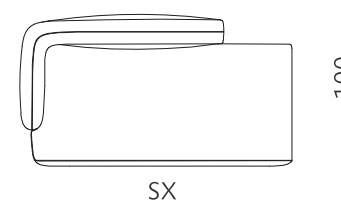

HUG CHAISE LOBGUE

Divano cm 180
Sofa cm 180