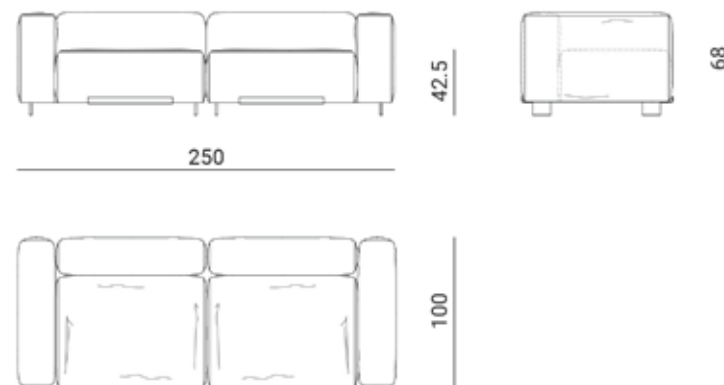

base

VE7

VELA BCQ40
BACK CUSHION SQUARE CM 40 IN
LEATHER GOLD RUSH COL. 679

top

base

VELA SOFA

Divano cm 350
Sofa cm 350

Divano cm 250
Sofa cm 250