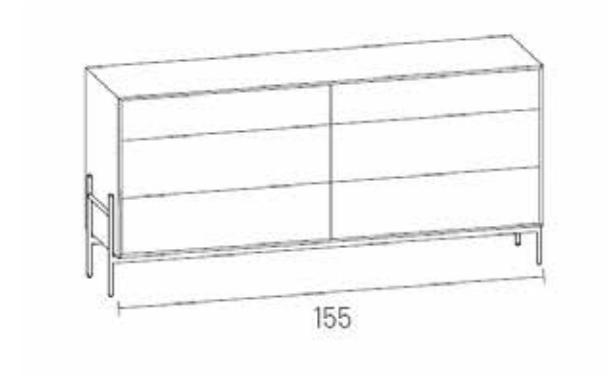

SNBR1

DRESSER 6 DRAWERS CM 155*75*55
BASE IN BLACK METAL
STRUCTURE MATT LACQUERED 107
CELESTE