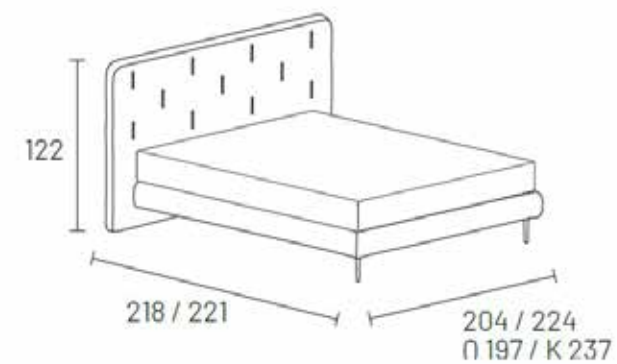

BARS BED

BRB1

BED WITH HEADBOARD AND BED
FRAME IN FABRIC NODONE 1308

INSERTS BLACK MATT LACQUERED
9017

top

base

MILLERIGHE BED

MIR1