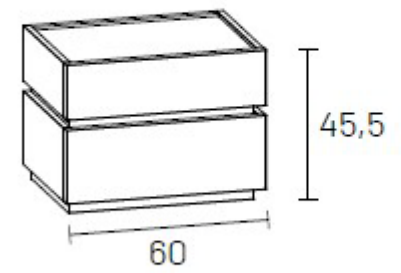

CHEST OF DRAWER CM 111*78*50.5
HEAT-TREATED OAK ESSENCE
TOP GRES NOIR DESIR

top

structure

SU1

BEDSIDE
MATT LACQUERED 63 DOVE GREY
WHITE PACIFIC TOP

top

structure

SUPER CHEST OF DRAWER