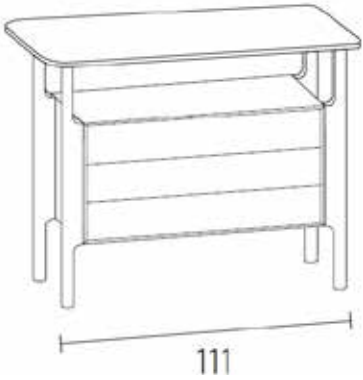

TEPU CHEST OF DRAWER

TEP2

CHEST OF DRAWER CM 111*78*50.5
HEAT-TREATED OAK ESSENCE
TOP GRES NOIR DESIR