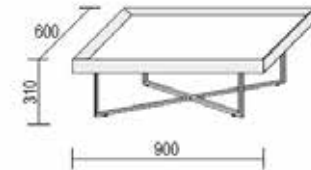

SLA1

RECTANGULAR COFFEE TABLE
CM 90*31*60
TOP GRES AZALAI BLACK
BASE BLACK METAL - BLACK MATT
LACQUERED FRAME 9017

SLA2

SQUARED COFFEE TABLE
CM 60*52*60
TOP IN GRES BRECHE CAPRAIA
BASE IN TITANIUM METAL - CANAPA
MATT LACQUERED FRAME 62

SLA3

SQUARED COFFEE TABLE
CM 60*52*60
TOP IN GRES AZALAI BLACK
BASE IN BLACK METAL - BLACK MATT
LACQUERED FRAME 9017