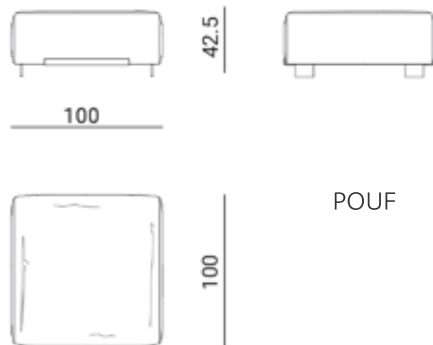

base

VE7

VELA BCQ40
BACK CUSHION SQUARE CM 40 IN
LEATHER GOLD RUSH COL. 679

top

base

VELA SOFA

Divano cm 350
Sofa cm 350

Divano cm 250
Sofa cm 250