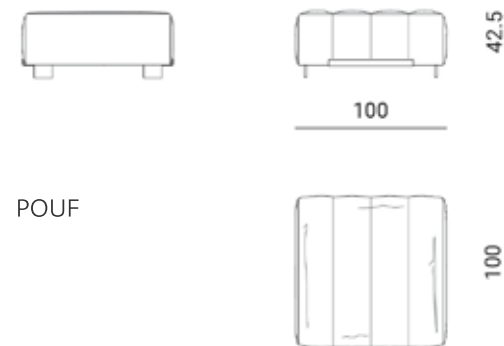

base

VE7

VELA BCQ40
BACK CUSHION SQUARE CM 40 IN
LEATHER GOLD RUSH COL. 679

top

base

VELA SOFA

Divano cm 350
Sofa cm 350

Divano cm 250
Sofa cm 250