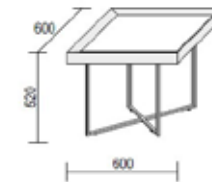

SLA1

RECTANGULAR COFFEE TABLE
CM 90*31*60
TOP GRES AZALAI BLACK
BASE BLACK METAL - BLACK MATT
LACQUERED FRAME 9017

SLA2

SQUARED COFFEE TABLE
CM 60*52*60
TOP IN GRES BRECHE CAPRAIA
BASE IN TITANIUM METAL - CANAPA
MATT LACQUERED FRAME 62

SLA3

SQUARED COFFEE TABLE
CM 60*52*60
TOP IN GRES AZALAI BLACK
BASE IN BLACK METAL - BLACK MATT
LACQUERED FRAME 9017