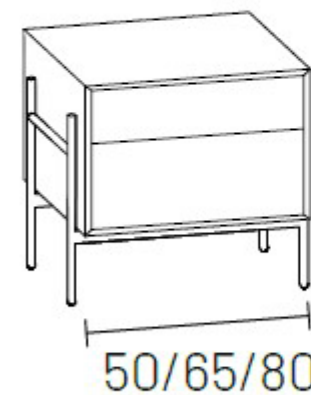

BED WITH HEADBOARD
IN ECOLEATHER AND STRUCTURE IN
WOOD CANALETTO WALNUT

BEDSIDES

SNBS1

BEDSIDE CM 50*52.5*45
WITH 2 DRAWERS
BASE BLACK METAL
STRUCTURE MATT LACQUERED 107
CELESTE

structure

base

50/65/80

SNBR1