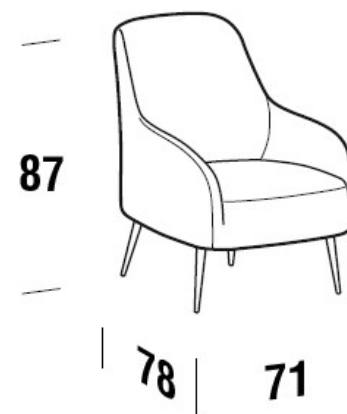

top

base

130

Pouf cm 120
Pouf cm 120

120

43

120

ADDA ARMCHAIR

ADD1

ARMCHAIR CM 72*88*74
IN ECOLEATHER CAT.FABRIC SILVER:
CASTOR 005 - FEET IN TOBACCO
VARNISHED WOOD

top

base

LAMBO ARMCHAIR

LAM1

ARMCHAIR IN FABRIC CAT.GOLD:
EARTH DUNE 41099/023

top