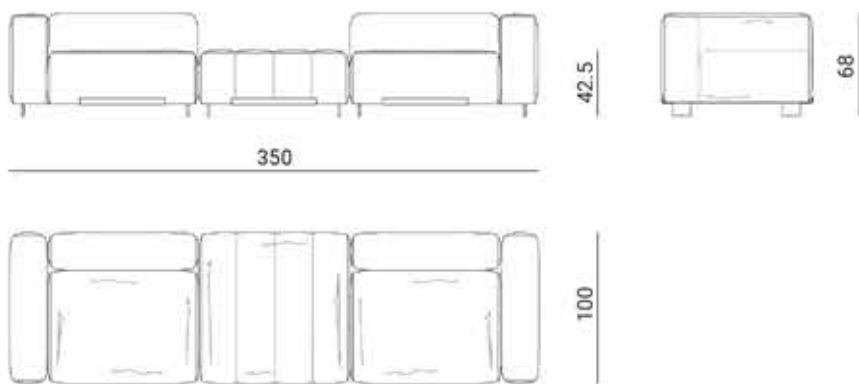

base

VE7

VELA BCQ40
BACK CUSHION SQUARE CM 40 IN
LEATHER GOLD RUSH COL. 679

top

base

VELA SOFA

Divano cm 350
Sofa cm 350

Divano cm 250
Sofa cm 250