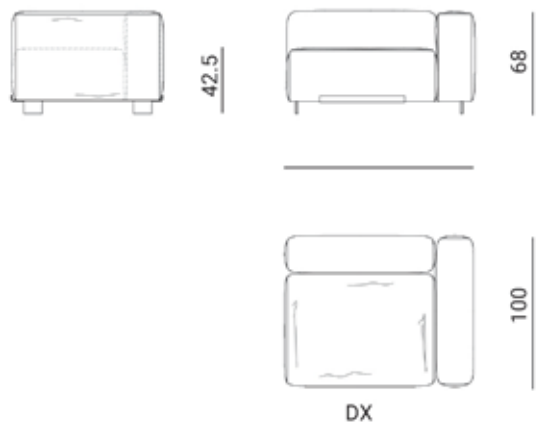

base

VE7

VELA BCQ40
BACK CUSHION SQUARE CM 40 IN
LEATHER GOLD RUSH COL. 679

top

base

VELA SOFA

Divano cm 350
Sofa cm 350

Divano cm 250
Sofa cm 250