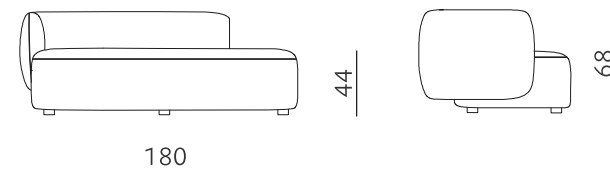

HUG CHAISE LOBGUE

Divano cm 180
Sofa cm 180