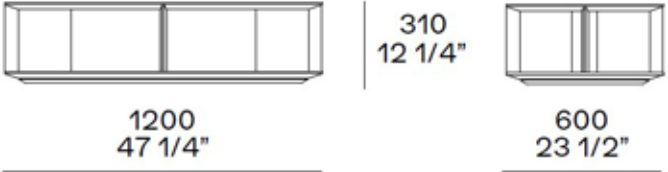

base

LIBERTY COFFE TABLE

LIB1

COFFEE TABLE CM 95
IN NATURAL OAK WOOD

LIB2

COFFEE TABLE CM 120
IN NATURAL OAK WOOD

SUPERNOVA COFFEE TABLE

SUN1

ROUD COFFEE TABLE
DIAM. 490*435mm

TOP IN GRES BRECHE CAPRAIA
BASE TITANIUM METAL

top

base

SUN2

COFFEE TABLE
MM 640*335*640

TOP GRES BRECHE CAPRAIA
BASE TITANIUM METAL

top